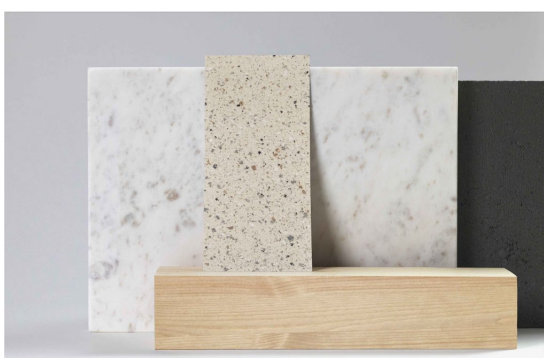

Hydro Paint

Lifestyle Example

Milkshake 34

Full Cast

Light Cast

Hydro Paint

Lifestyle Example

Clear Night 33