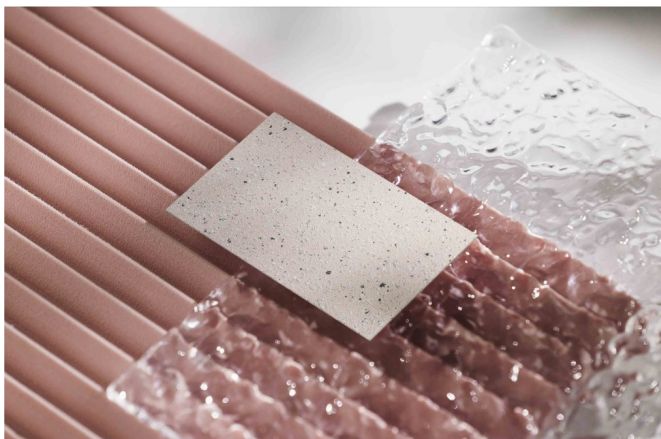

Full Cast

Light Cast

Hydro Paint

Lifestyle Example

Washed Stone 47

Full Cast

Light Cast

Hydro Paint